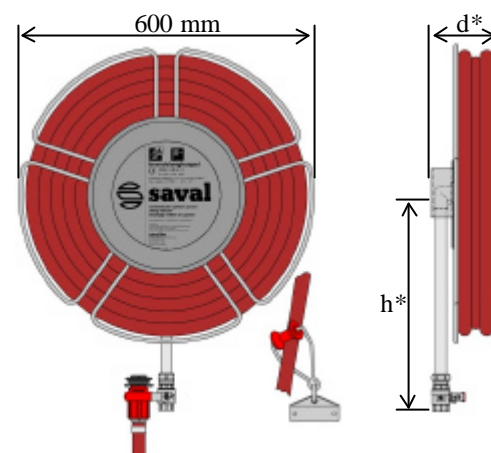

chrome plated brass standpipes

standpipe type	supply connection	length h* (inletside valve – centre spindle)	code number
Deco-3/4"	G3/4" female	445	8921.690
Deco-1"	G1" female	460	8921.691
Deco-22	22 mm compression fitting	453	8921.694
Deco-28	28 mm compression fitting	466	8921.695

general information

working pressure drum and standpipe	bar	12
test pressure drum and standpipe	bar	18
hose drum diameter	mm	600
required fasteners for wall support	mm	2 x 10
distance mounting holes in wall support	mm	160
wall support material	hot dip galvanized steel	
Deco-D discs material	sheet steel with pur powder coating RAL3000	
Deco-S frame material	hot dip galvanized steel wire	
hose material	PVC reinforced	
standpipe material	chrome plated brass	
main valve	nickle plated brass	

Approvals

- All Saval hosereels are approved by the Dutch Ministry of Interior Affairs in accordance with EN3-standards.
- All Saval hosereels are CE approved and KIWA approved according BRL-K 643/02.
- Saval is fully ISO9001 and AQAP110 certified.

Since 1925 Saval is a well known name in fire fighting. Saval is the only company in Holland which produces the high quality range of extinguishers and hosereels itself. Therefore, Saval is always able to comply to the specific needs of their customers. Saval is a part of the technical service provider Imtech, which operates out of a network of almost 200 offices in Europe. In April 2004 the Saval headoffice and the advanced production plant have moved to complete new premises in Breda.

saval bv

22, Huifakkerstraat NL-4815 PN
P.O. Box 3499 NL-4800 DL
Breda, the Netherlands
tel general 076-5487000
tel direct 076-5487206
fax 076-5487250
✉ info@saval.nl www.saval.nl

an company

More information? Please contact us!

We can imagine that you still have some questions about you own specific situation after reading this leaflet. Our colleagues from the export department will be pleased to help you by making a good choice for your kind of risk. Please call the fire protection specialists of Saval: a safe feeling!