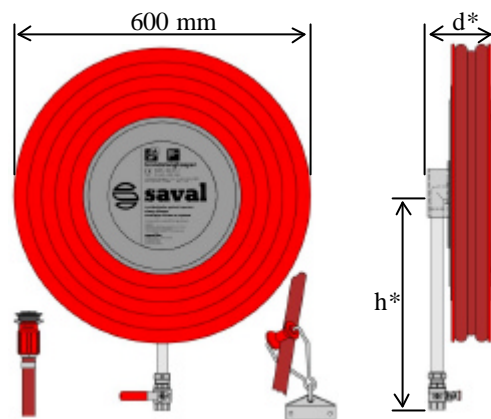

chrome plated brass standpipes

standpipe type	supply connection	length h* (inletside valve – centre spindle)	code number
Deco-3/4"	G3/4" female	445	8921.690
Deco-1"	G1" female	460	8921.691
Deco-22	22 mm compression fitting	453	8921.694
Deco-28	28 mm compression fitting	466	8921.695

general information

working pressure drum and standpipe	bar	12
test pressure drum and standpipe	bar	18
hose drum diameter	mm	600
required fasteners for wall support	mm	2 x 10
distance mounting holes in wall support	mm	160
wall support material	hot dip galvanized steel	
Deco-D discs material	sheet steel with pur powder coating RAL3000	
Deco-S frame material	hot dip galvanized steel wire	
hose material	PVC reinforced	
standpipe material	chrome plated brass	
main valve	nickle plated brass	

Approvals

- All Saval hosereels are approved by the Dutch Ministry of Interior Affairs in accordance with EN3-standards.
- All Saval hosereels are CE approved and KIWA approved according BRL-K 643/02.
- Saval is fully ISO9001 and AQAP110 certified.

Since 1925 Saval is a well known name in fire fighting. Saval is the only company in Holland which produces the high quality range of extinguishers and hosereels itself. Therefore, Saval is always able to comply to the specific needs of their customers. Saval is a part of the technical service provider Imtech, which operates out of a network of almost 200 offices in Europe. In April 2004 the Saval headoffice and the advanced production plant have moved to complete new premises in Breda.

saval bv

22, Huifakkerstraat NL-4815 PN
P.O. Box 3499 NL-4800 DL
Breda, the Netherlands
tel general 076-5487000
tel direct 076-5487206
fax 076-5487250
✉ info@saval.nl www.saval.nl

an company

More information? Please contact us!

We can imagine that you still have some questions about you own specific situation after reading this leaflet. Our colleagues from the export department will be pleased to help you by making a good choice for your kind of risk. Please call the fire protection specialists of Saval: a safe feeling!